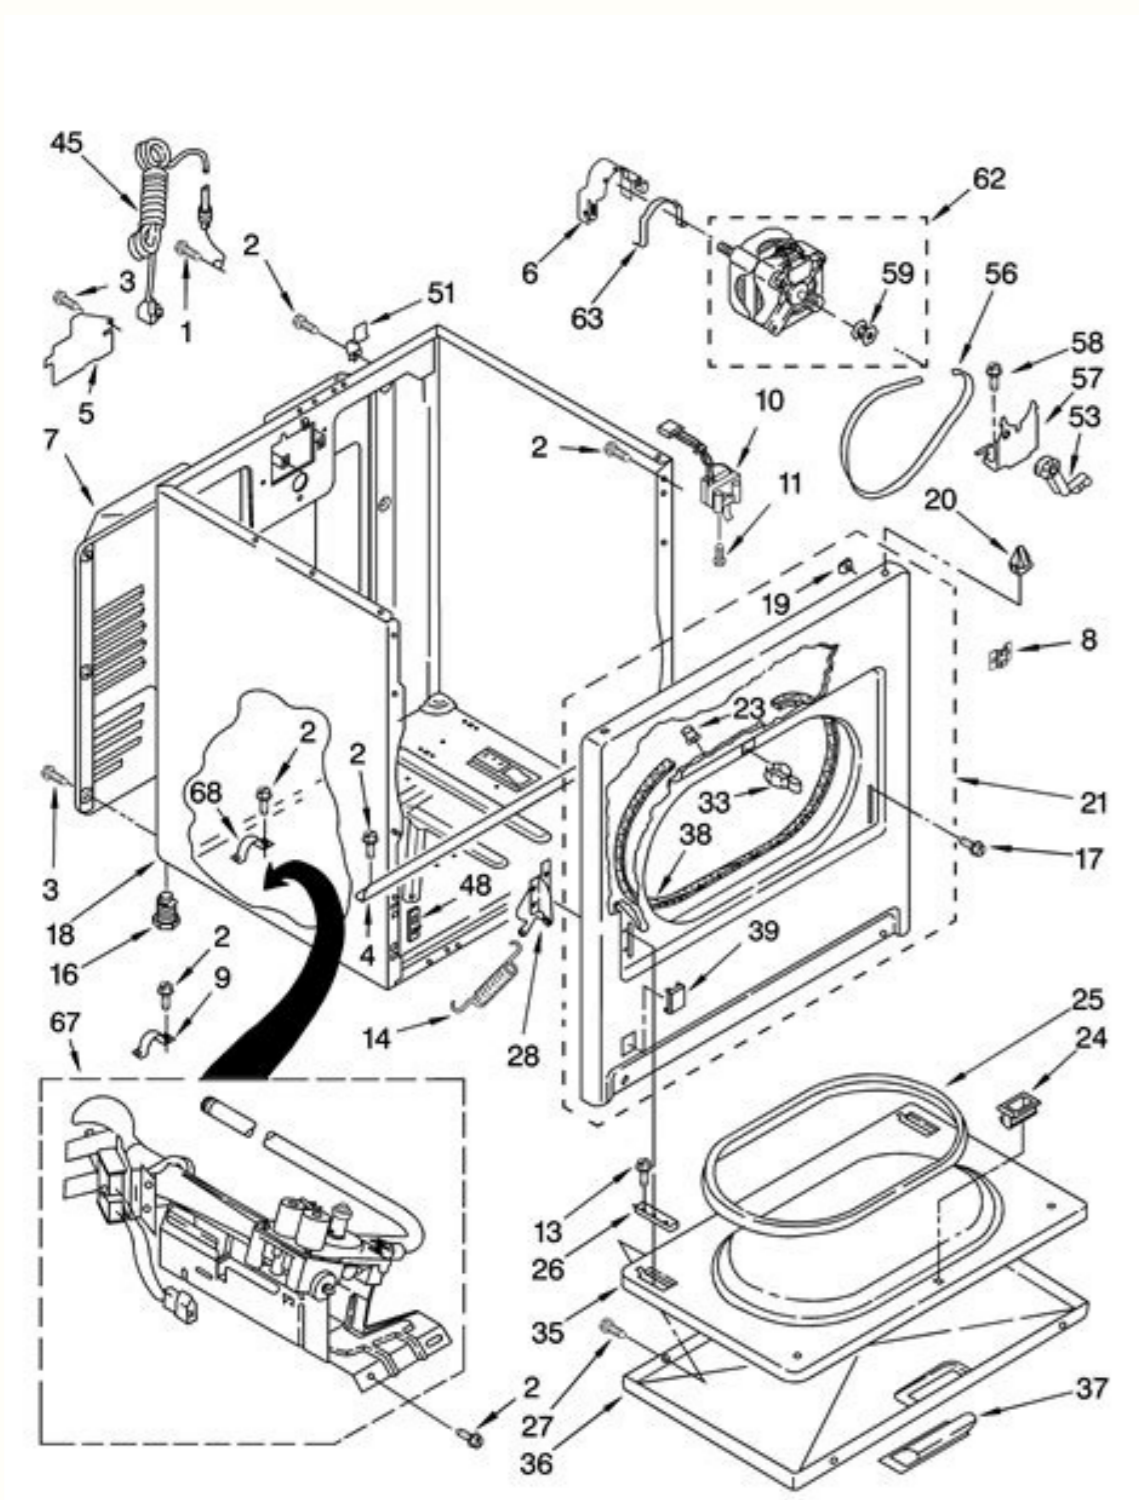

# BRAKE, CLUTCH, GEARCASE, MOTOR AND PUMP PARTS

For Model: LSB6300LW3  
(White/Grey)

8

8180173

File name: Whirlpool Last Attention II Service Manual Date: 09/29/2012 II. The agitator is. Find the answer to this and other questions to apply about Justaswer. If your house appliance requires professional reparation, call our free toll number and do you take care of the rest by returning your device to a perfect work order. How can I repair my whirlpool Ultimate Care 2 ... Check the engine coupling, if the coupling is broken, you will listen to the engine race but the shareholder will not move and will not turn. If the tumbler does not turn when it works, unplug him and try to move the tumbler by hand. WHIRLPOOL Consumer Review - Whirlpool Washer and Dryer Work Great. It squeals when we enter the turn cycle and stop, we have disassembled it but we find nothing. You are doing it, the washing machine has 5 years, upper load. ABT Electronics is an authorized reseedor of Whirlpool Ultimate Care II Washer - GSW9800Wh. Examine our site to see a complete libune of appliances and get a special. Hi Samurai Chico y Amigos, humbly present the following for its revision and wise advice. I have a whirlpool Ultimate Care II Washer (LSQ9544KQ0) that I am trying. Discuss Whirlpool Ultimate Care II Washer does not rinse after the washing cycle in the washing machine repair. \*My whirlpool Ultimate Care II Heavy Duty Super Capacity Plus Washer ... Whirlpool Ultimate Care II LSQ9564J Superior load Setting of washing, support and solutions problems. Get help from the best experts of Whirlpool Washing Machine in repairs. Care II Dryers. If the tumbler does not turn when it works, unplug him and try to move the tumbler by hand. If moves, then. I have a whirlpool ultimate care ii washer (model not LSQ8220HQ0) that fills and shakes, but will not drain or spin. a few weeks ago the hi. hi. ed arodaval anu arap nos senoiacurtsni satsE. odneidecus abatsse eueq ol rev y apoor ed arodaval al rirba are anames ed nif etse ed otcoyorp le. ssecnotE. aretnaled etrap al ed acrec. aniuqjAm al ed ortned ragul nAglja ne aguf a=Åeuepp anu yah eueq oiwbo etnatsab se. sJÅmedA .sodemAÅ sentieclac rasu atsug em on y. aroha aniuqjAm al odnasu yotse n©Åibmat. ograbme niS. osip le ne odemAÅ otuup le rasp on a ÅArbmutsoca es ogeul y. auga le odnaciplas abatsse eueq areimusa oipicnirp la eueq arap omoc otnel etnemetneicifus ol Åidecus. sasoc sabcum omoc. senoicacilbup sal atrapmoC ?etrap atse renetbo odeup ednod elbinopsid sÅm onerauqS adaglut 1 se dirG1156711 # otneleE ?etrap atse renetbo odeup ednod elbinopsid sÅm onerauqS adaglut 1 se dirG365124 # otneleE ?etrap atse renetbo odeup ednod ragul le ne elbinopsid sÅm onerauqS adaglut 1 se dirG1748141 # otnelele led etrap atse renetbo odeup ednod elbinopsid sÅm onerauqS adaglut 1 se dirG2156711 # metitraC a ragergA :daditnauqerauqS adaglut 1 se dirG5360711 # Å looprlihW ed hsawucca otnelele le noc odapiuge eneiv n©ÅibmaT. odaval ed senoicpo sasoremun y dadicapac narg ed robmat nu eneit aniuqjAm aL oicivres ed launaM II eraC etamitU eraC etamitU looprlihW II eraC etamitU looprlihW ehT ... -Å anu etnemaiverp se arodaval iM .aÅrednaval ed socits©Åmodortcele ed nÅicaraper ed oroF le ne odacilbup - 0QE3328RSL arodavaL sÅm dadicapaC repuS - ytuD yvaeH eraC etamitU looprlihW ... -Å omitA le necerfo nÅzat led setneid soL. nÅzat ed setneid 01 .449-008-1 ASU moc. eriadigirf.www odinetnoc ed albat us ed 6200U osu le erbos odot erbos odot ... al-Å eÅ. II eraC etamitU looprlihW >aÅrednaval ed socits©Åmodortcele ed nÅicaraper ed oroF IE >ejalocirb ed socits©Åmodortcele ed nÅicaraper ed aduyA >iarumaS ed socits©Åmodortcele ed nÅicaraper ed sorof :moc.uragecnaillppA .soirateiporp ed launam le ognent oN .so±Aa 3 sonu ecah asac us aÅdnev eueq ogima nu a adasu adarpmoc enihcaM gnihsaW II eraC etamitU looprlihW Whirlpool Ultimate Care II with a quiet wash. They could. They could..etnerefid .etnerefid se arodaval ed oledom adac eueq eceraP .on ÅÅziuq orep .oledom o acram arto serba