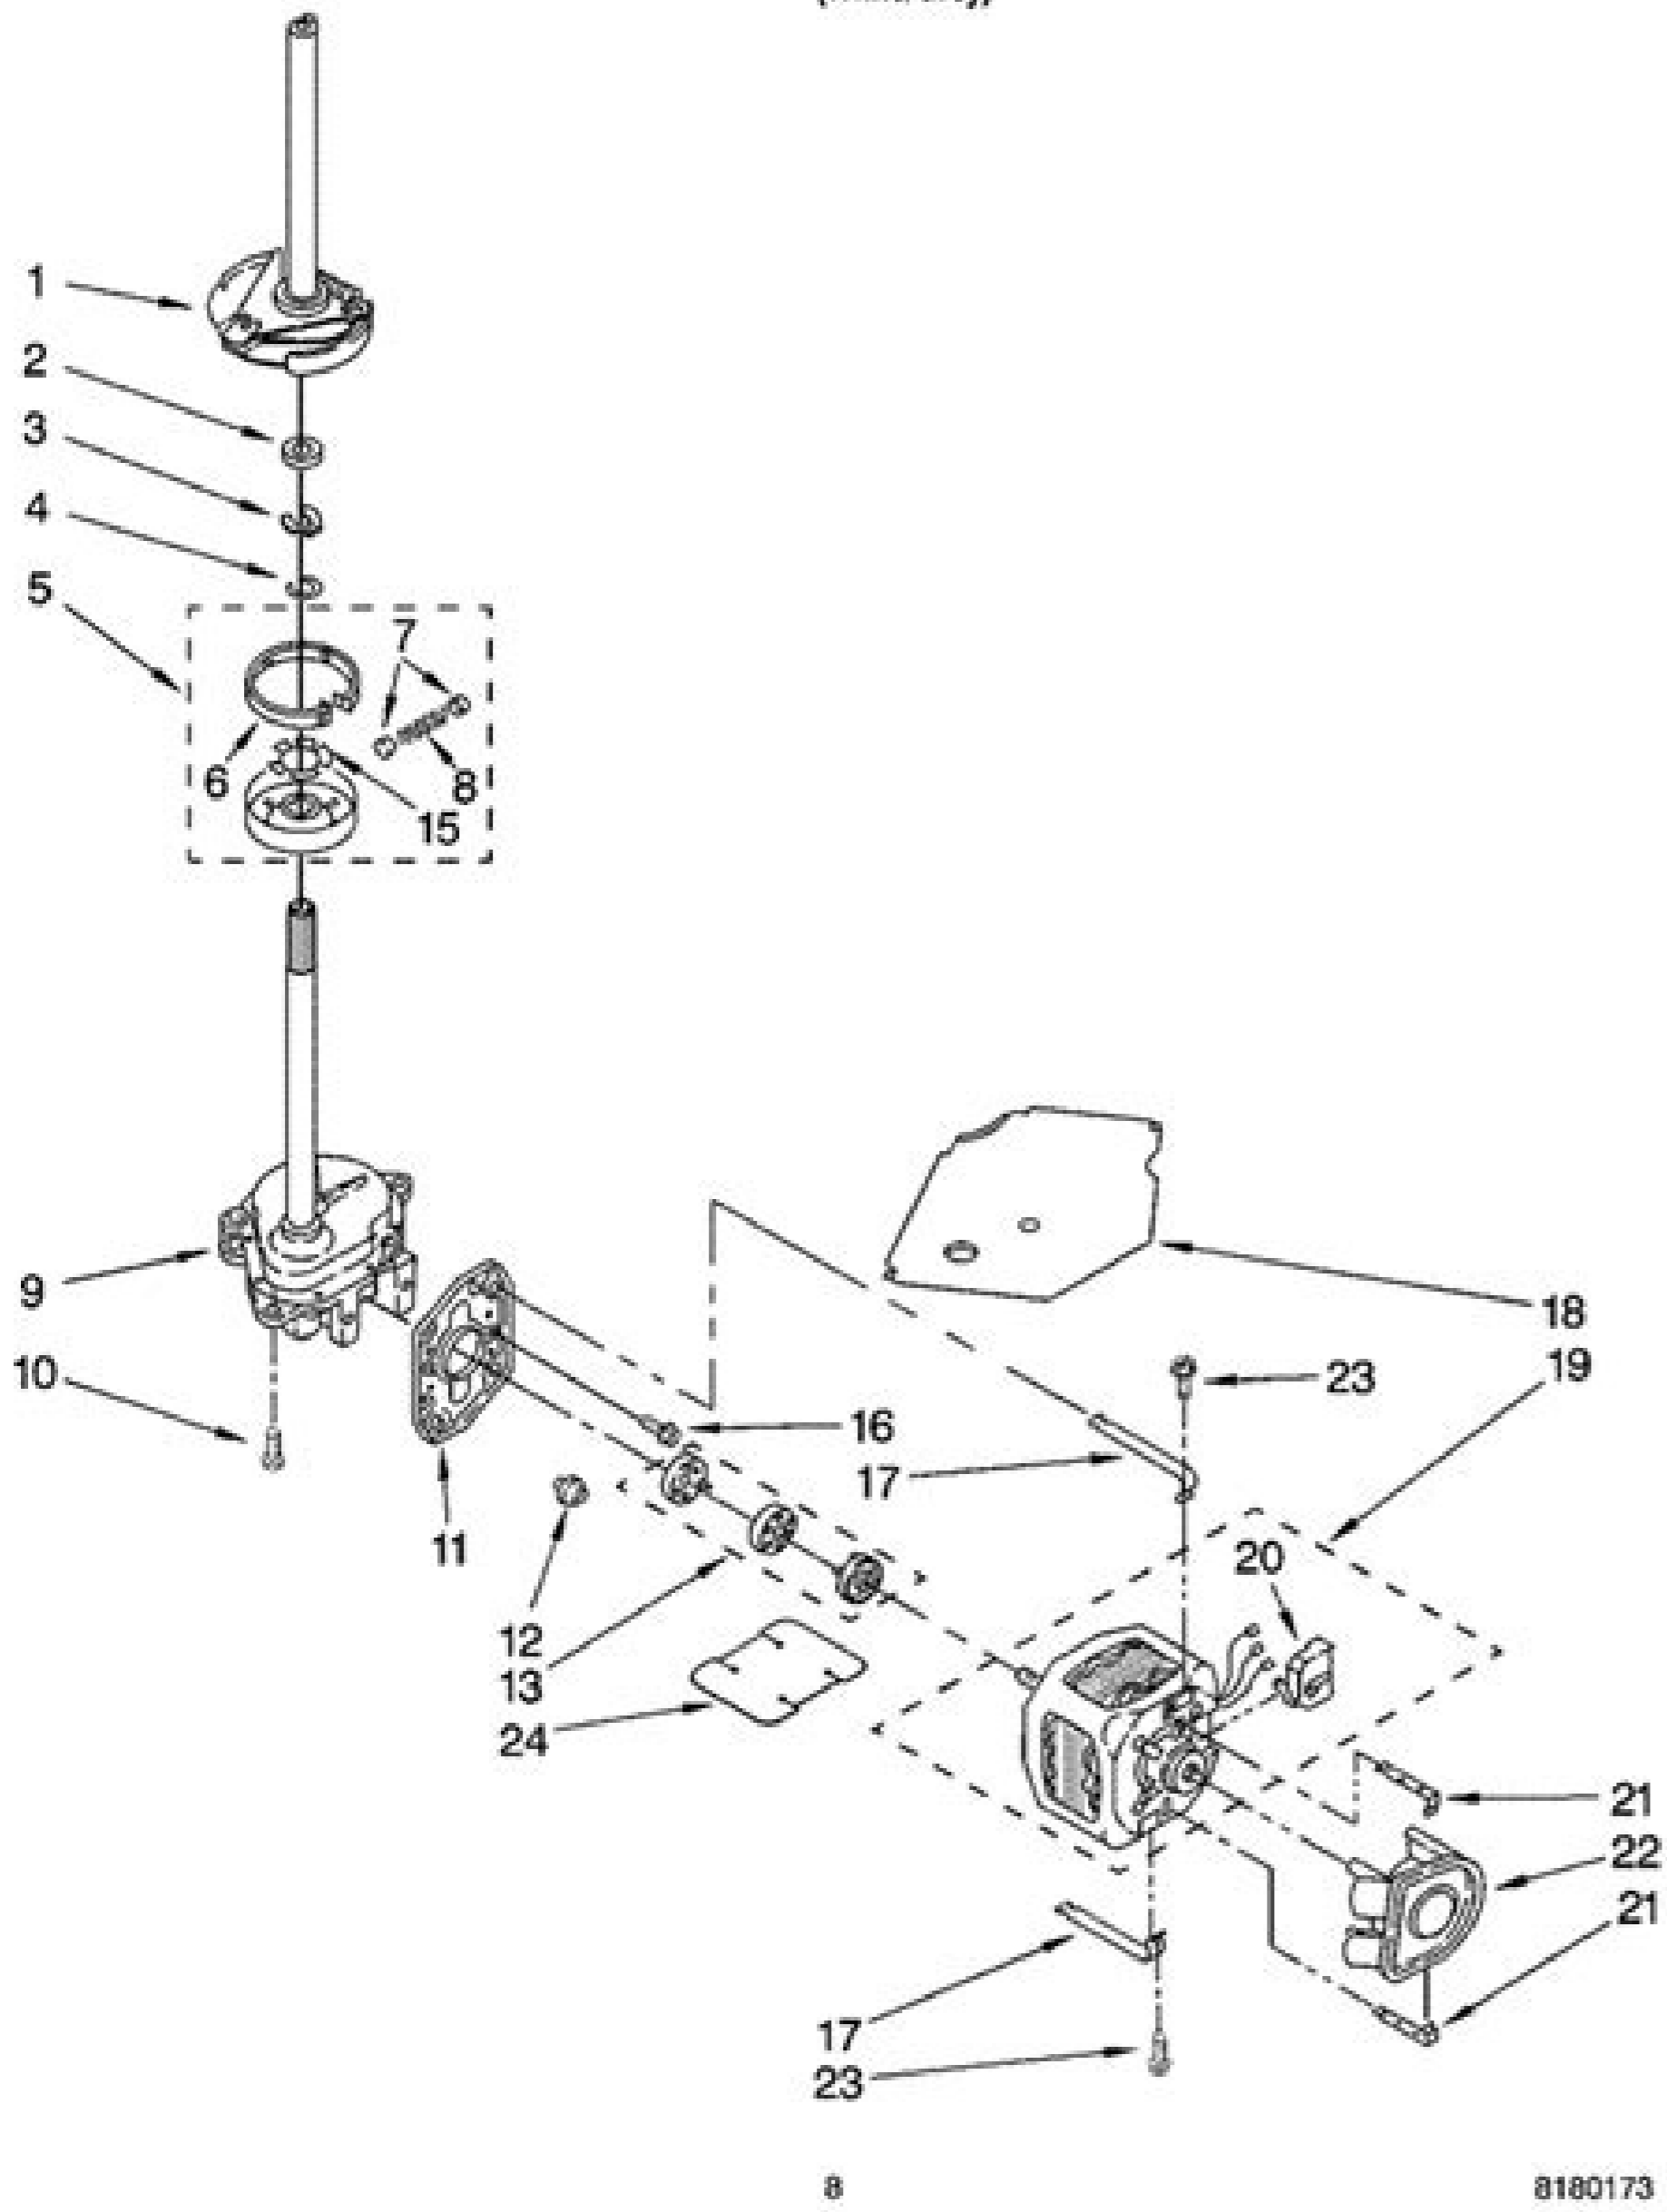

BRAKE, CLUTCH, GEARCASE, MOTOR AND PUMP PARTS

For Model: LSB6300LW3
(White/Grey)

8

8180173